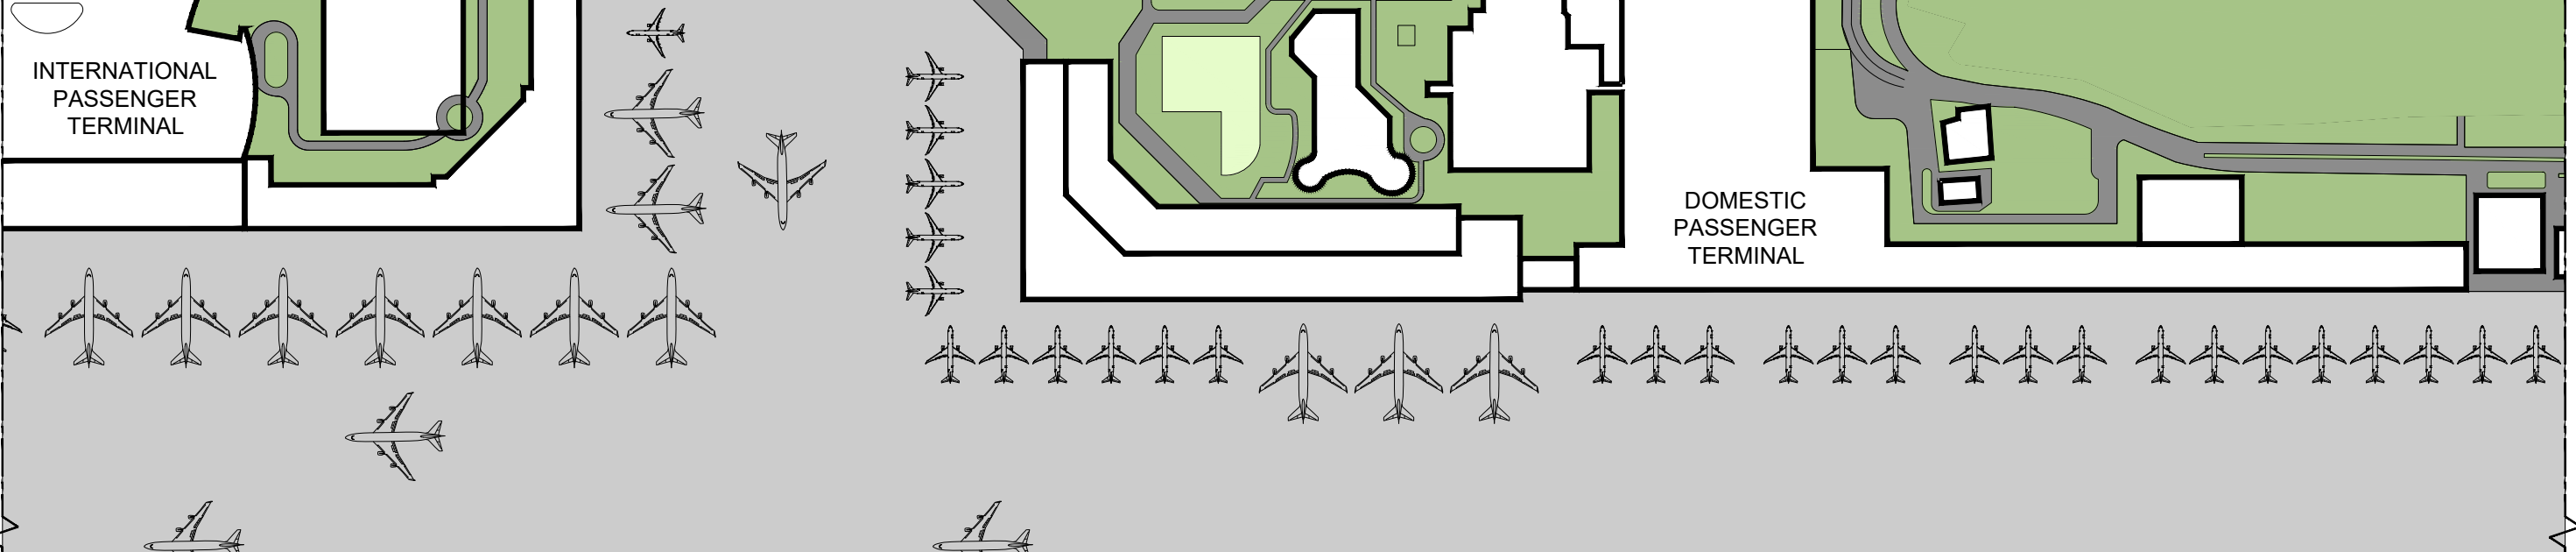

VENUE PLAN

18-21 SEPTEMBER 2024
NGURAH RAI INTERNATIONAL AIRPORT
BALI - INDONESIA

INTERNATIONAL PASSENGER TERMINAL

DOMESTIC PASSENGER TERMINAL

AIRSHOW AREA